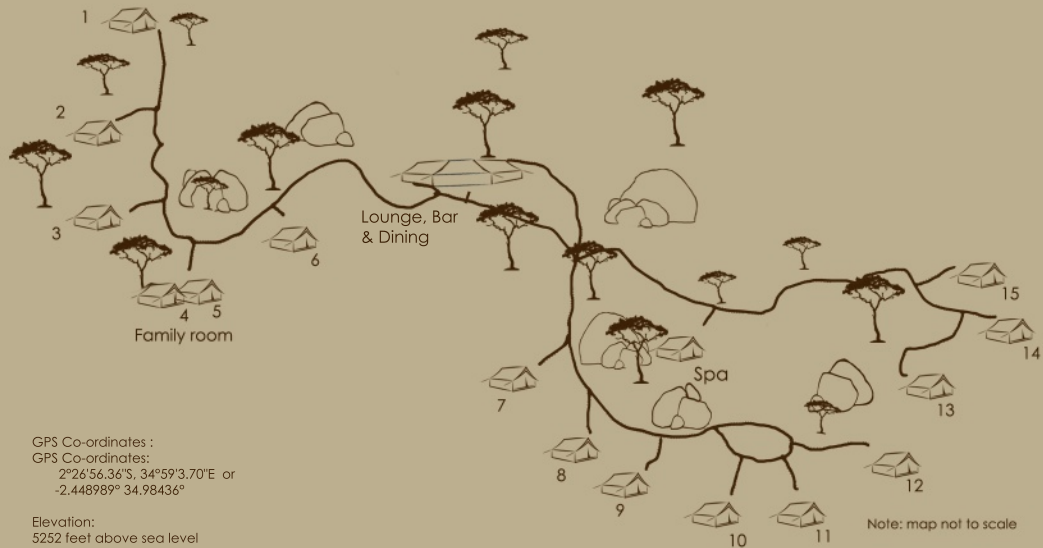

# LEMALA

N A N Y U K I E

*"Magical moments"*

# LEMALA

N A N Y U K I E

The above site map gives one an idea of the general layout of the camp however be rest assured that each room affords equally spectacular views of the Serengeti. Enjoy a dip in your very own private pool from the comfort of your deck or laze on our outside lounge beds enjoying a Gin and Tonic as the Sun sets. Sitting outside drinking in the morning vistas and listening for the wildlife sounds as you enjoy freshly brewed coffee, tea or chocolate delivered to your suite.