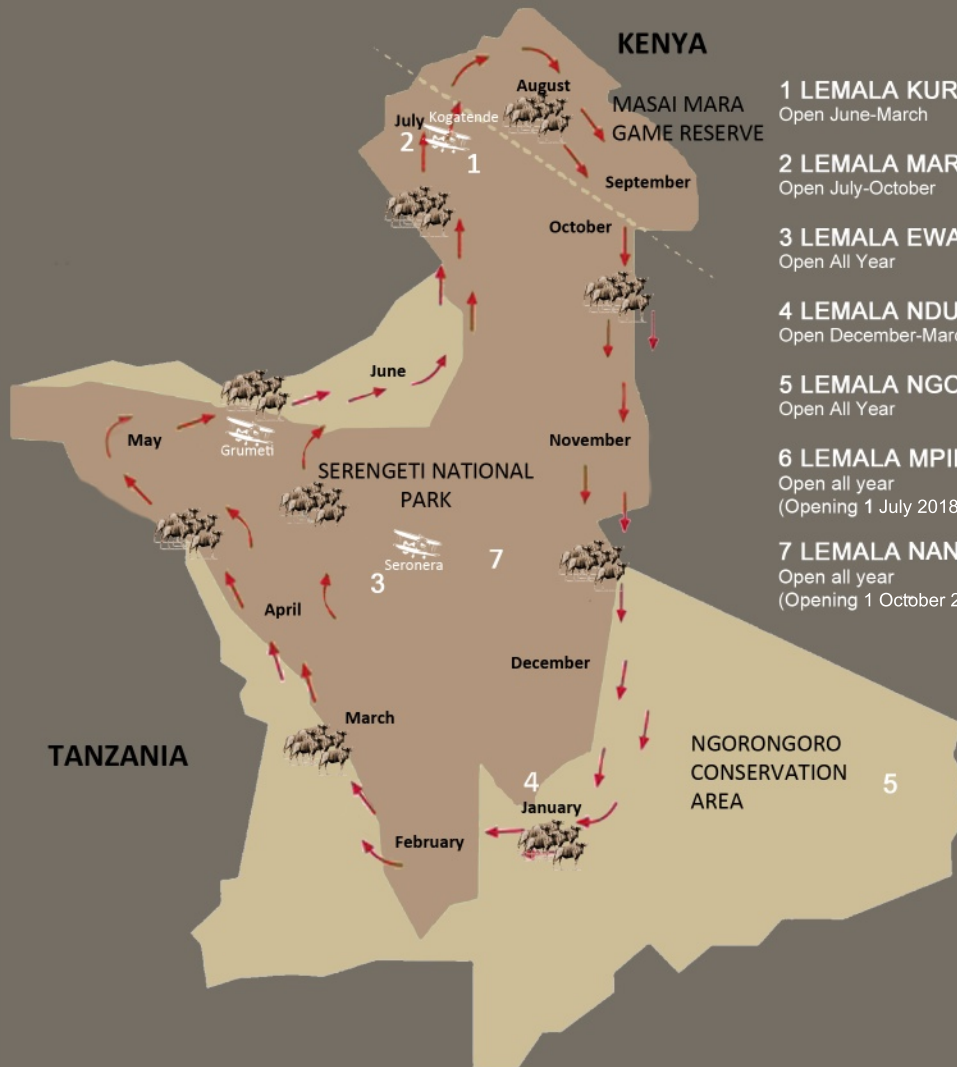

# LEMALA

Authentic Camps and Lodges

## 1 LEMALA KURIA HILLS

Open June-March

## 5 LEMALA NGORONGORO

Open All Year

## 7 LEMALA NANYUKIE

Open all year  
(Opening 1 October 2018)