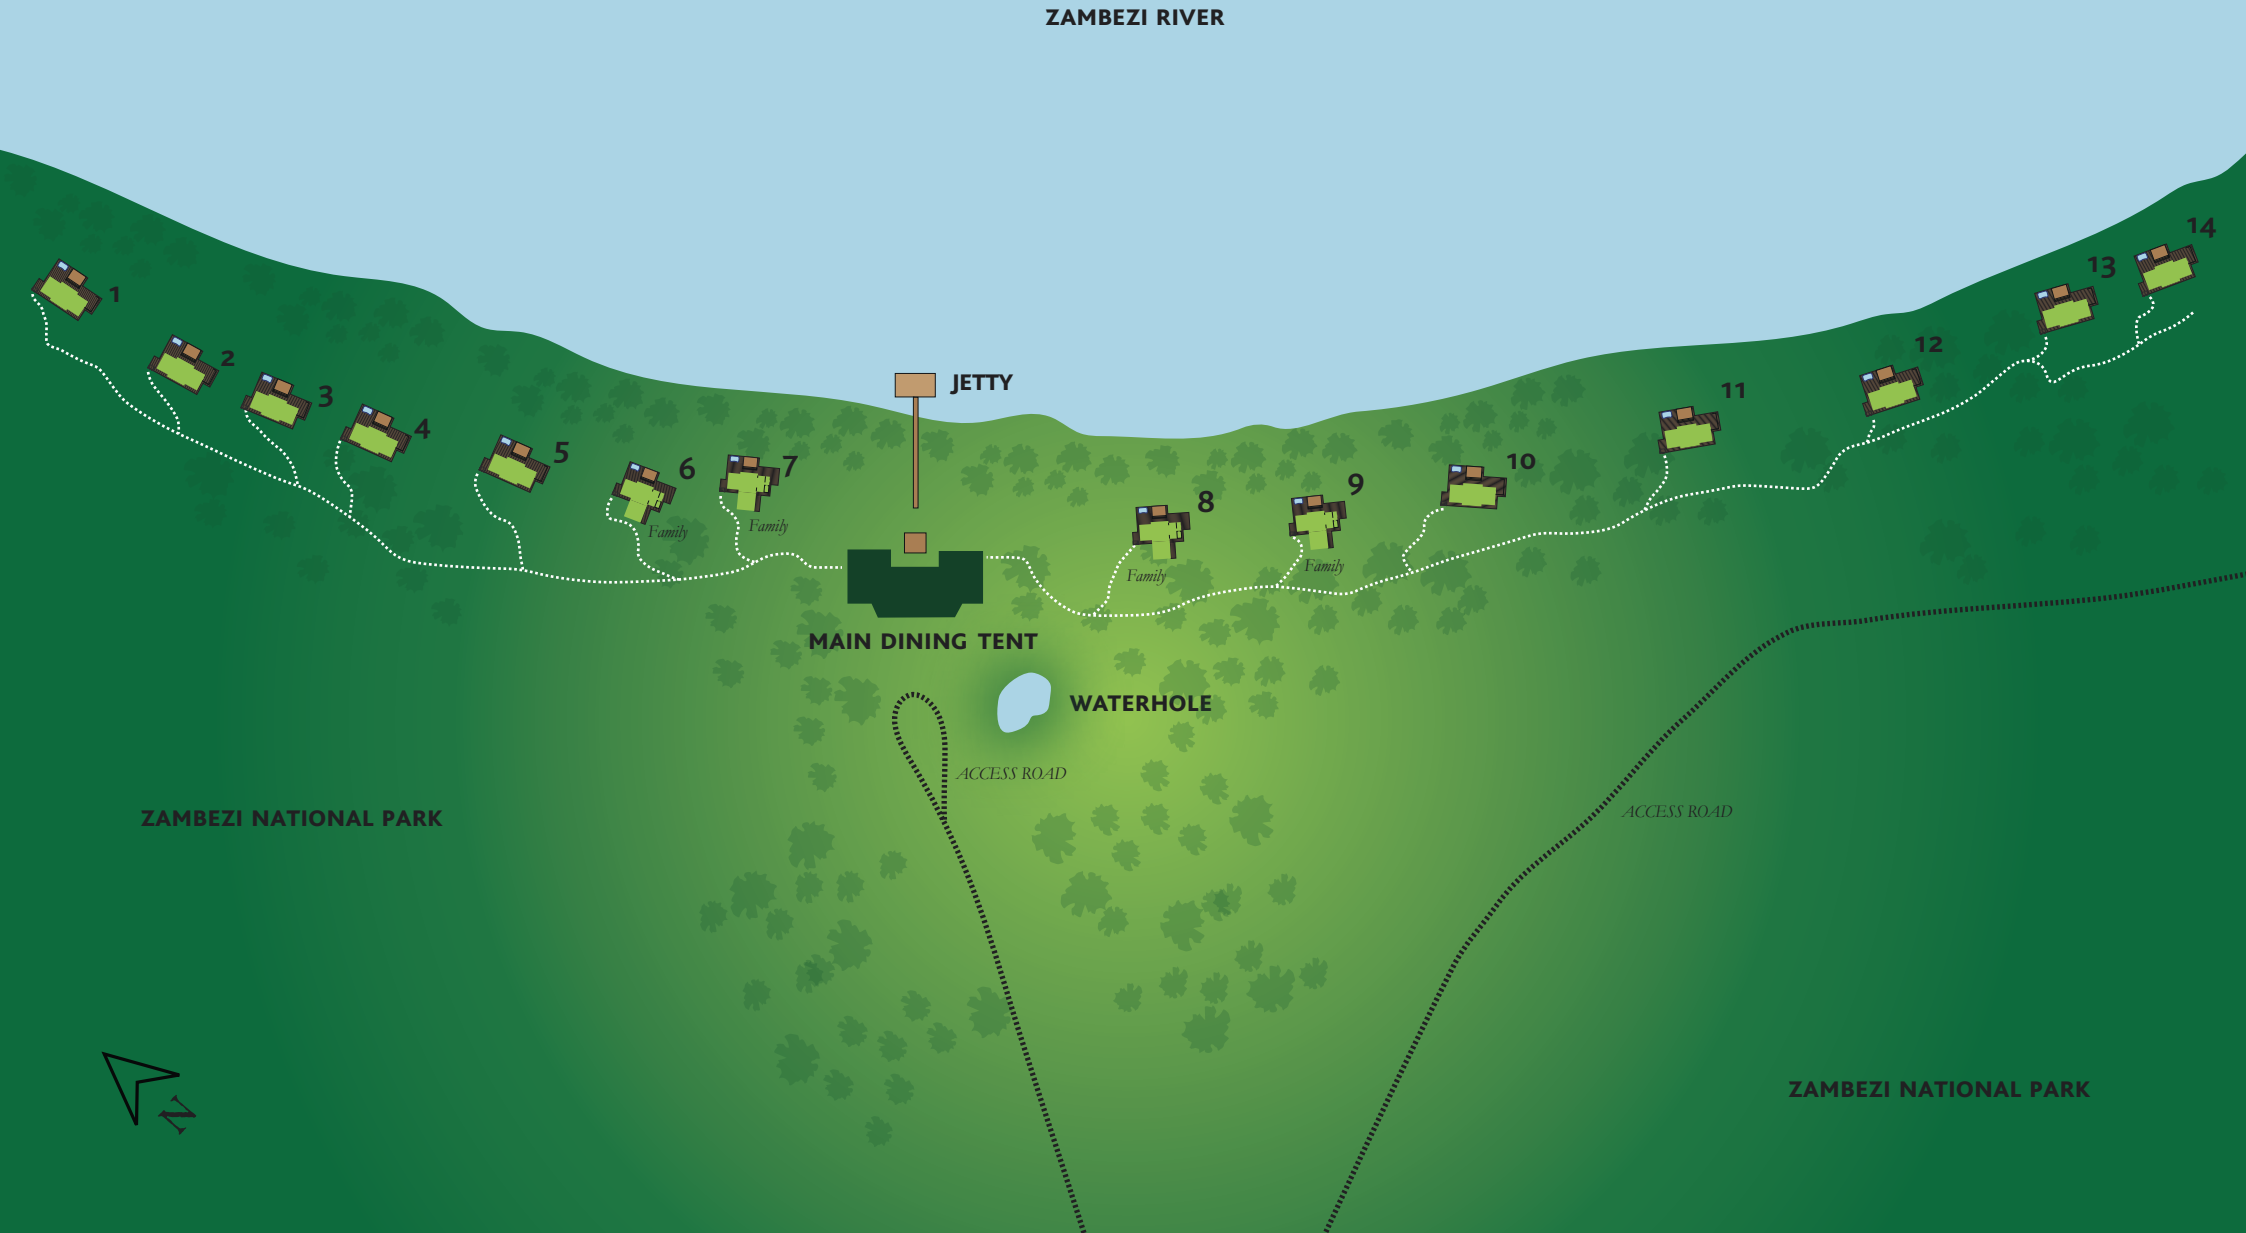

OLD DRIFT LODGE CAMP LAYOUT

ZAMBEZI NATIONAL PARK