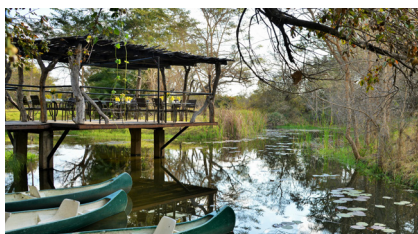

### GENERAL INFORMATION

---

Pamuzinda Safari Lodge lies in the midst of a 13 000 acre private game reserve approximately 1 hour's drive from Harare and the International Airport.

All Lodges have en-suite bathrooms. Each has its own private garden with a day-bed, an outdoor shower and a private veranda. Views of the river and the surrounding wilderness are different from each lodge.

The Gate House is a large, private, three bedroomed Lodge. It has 2 double bedrooms and one twin bedroom, each with en-suite bathrooms. The lodge also has a kitchen, its own veranda overlooking the river, and a private garden. In the large lounge there are three extra day-beds. This house is ideal for small groups and families of up to 9 people.

### OPTIONAL ACTIVITIES

---

Horse Riding, Canoeing, Game Drives and Walks, Fishing, Chengeta School Tour, elephant interactions.

PAMUZINDA SAFARI LODGE – LOCATION:

Approximate Distances to Pamuzinda Safari Lodge: